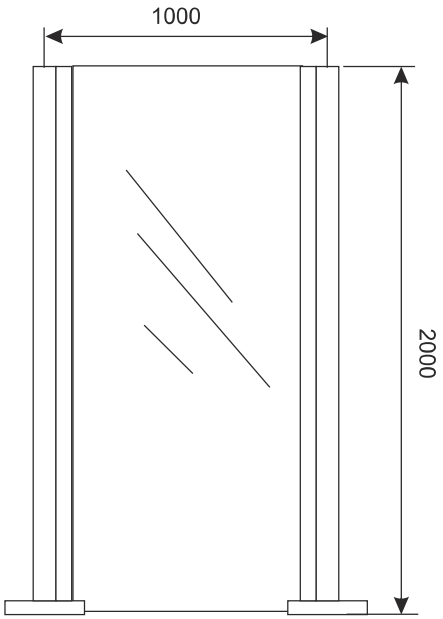

ROOM PARTITION H 2000 (PLEXI BOARD)

- Elements:**
- plexi board,
 - stand H-2000 mm 48x2,0 with the bottom plate cover.

PRODUCT NAME	FINISH	INDEX
Partition H-2000 (plexi board)	chrome	_____

S CUSTOMER GUIDANCE SYSTEMS